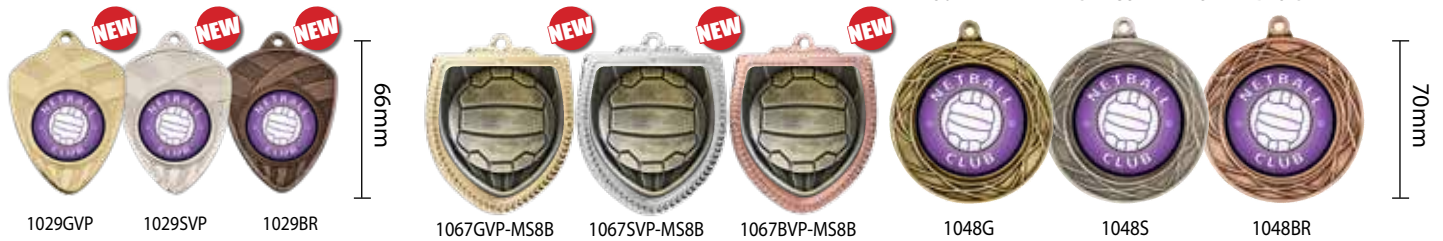

AVAILABLE IN 16 COLOURS.
PLEASE REFER TO ALL SPORTS CATALOGUE.

ARIANNA

5 SIZES

- 170mm 245GR-1
- 197mm 245GR-2
- 222mm 245GR-3
- 247mm 245GR-4
- 272mm 245GR-5

AVAILABLE IN 16 COLOURS.
PLEASE REFER TO ALL SPORTS CATALOGUE.

NETBALL MEDALS - 50MM

SUNRISE SERIES

GLOBAL SERIES

SHOOTING STAR SERIES

NETBALL MEDALS

FALCON SERIES

SHOOTING STAR SERIES

70MM SUPER HEAVY WEIGHT

50MM GENERIC

NETBALL

MEDALS - 50MM

...continued GENERIC

MEDALS - 66MM

SHIELD MEDALS - 80 X 70MM

SUPER HEAVY WEIGHT TRADITIONAL DESIGN

SPORTING VALUES INSCRIBED WITH:
RESPECT • COURAGE
HONOR • FRIENDSHIP
PASSION • VICTORY
FAIR PLAY • EFFORT

NETBALL MEDALS

...continued 70MM

MEDALS - 90MM

GENERIC PIN - 38MM

MAGIC MEDAL CASES

Transparent membrane secures medal in place suspending it within the frame of the box.

CLASSIC MEDAL CASES

Available in 2 sizes